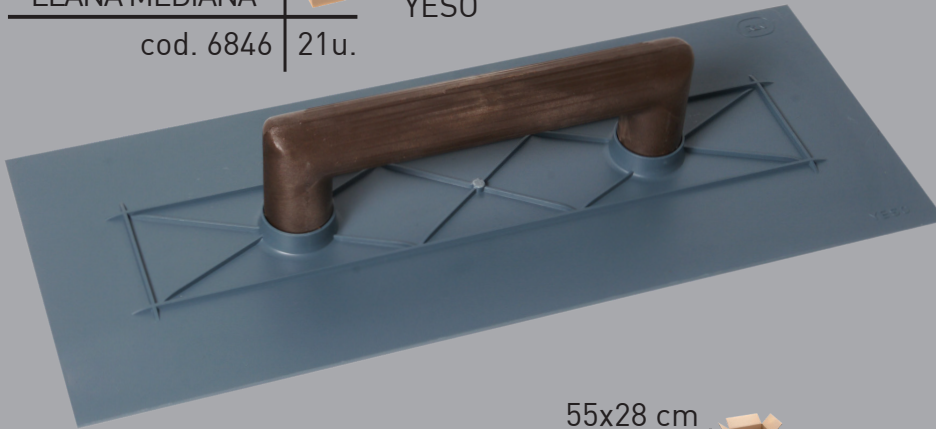

The image is a composite background. The top half shows a white plastic funnel lying on a light-colored wooden surface. The bottom half shows a wooden-handled brush with a blue plastic base, also on a wooden surface. A semi-transparent grey horizontal band is overlaid across the middle of the image, containing the main title and subtitle in white text.

2 L | Ø
cod. 4740 | 19cm

1 L | Ø
cod. 4735 | 17cm

3/4 L | Ø
cod. 4743 | 15cm

1/2 L | Ø
cod. 4736 | 14cm

1/4 L | Ø
cod. 4737 | 12,5cm

1/8 L | Ø
cod. 4738 | 10cm

LLANAS

28x16 cm
LLANA ESPECIAL 
cod. 6840 | 48u.

ENLUCIR
RINCONES

36x19 cm
LLANA PEQUEÑA 
cod. 6843 | 30u.

YESO
BARRECHA

52x21 cm
LLANA MEDIANA 
cod. 6846 | 21u. YESO

55x28 cm
LLANA GRANDE 
cod. 6848 | 14u. YESO