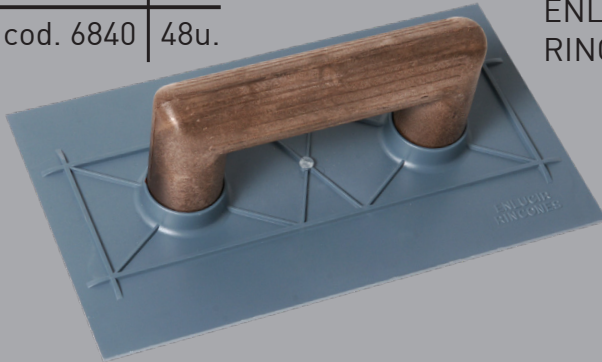

The image is a composite background. The top half shows a white plastic funnel lying on a light-colored wooden surface. The bottom half shows a wooden-handled brush with a blue plastic base, also on a wooden surface. A semi-transparent grey horizontal band is overlaid across the middle of the image, containing the main title and subtitle in white text.

2 L | Ø
cod. 4740 | 19cm

1 L | Ø
cod. 4735 | 17cm

3/4 L | Ø
cod. 4743 | 15cm

1/2 L | Ø
cod. 4736 | 14cm

1/4 L | Ø
cod. 4737 | 12,5cm

1/8 L | Ø
cod. 4738 | 10cm

LLANAS

28x16 cm
LLANA ESPECIAL 
cod. 6840 | 48u.

ENLUCIR
RINCONES

36x19 cm
LLANA PEQUEÑA 
cod. 6843 | 30u.

YESO
BARRECHA

52x21 cm
LLANA MEDIANA 
cod. 6846 | 21u. YESO

55x28 cm
LLANA GRANDE 
cod. 6848 | 14u. YESO