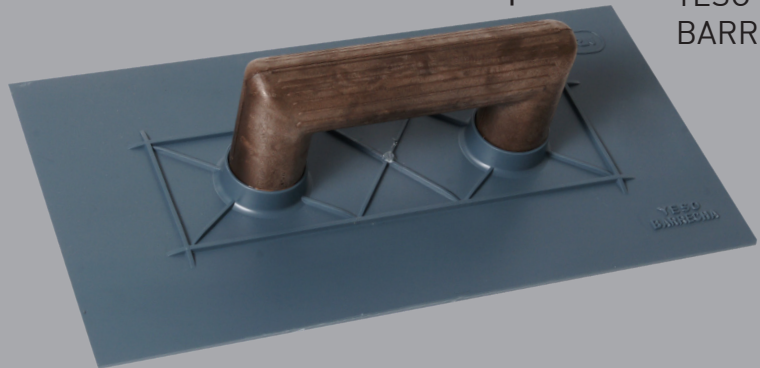

The image is a composite background. The top half shows a white plastic funnel lying on a light-colored wooden surface. The bottom half shows a wooden-handled brush with a blue plastic base, also on a wooden surface. A semi-transparent grey horizontal band is overlaid across the middle of the image, containing the main title and subtitle in white text.

2 L | Ø
cod. 4740 | 19cm

1 L | Ø
cod. 4735 | 17cm

3/4 L | Ø
cod. 4743 | 15cm

1/2 L | Ø
cod. 4736 | 14cm

1/4 L | Ø
cod. 4737 | 12,5cm

1/8 L | Ø
cod. 4738 | 10cm

LLANAS

28x16 cm
LLANA ESPECIAL 
cod. 6840 | 48u.

ENLUCIR
RINCONES

36x19 cm
LLANA PEQUEÑA 
cod. 6843 | 30u.

YESO
BARRECHA

52x21 cm
LLANA MEDIANA 
cod. 6846 | 21u. YESO

55x28 cm
LLANA GRANDE 
cod. 6848 | 14u. YESO